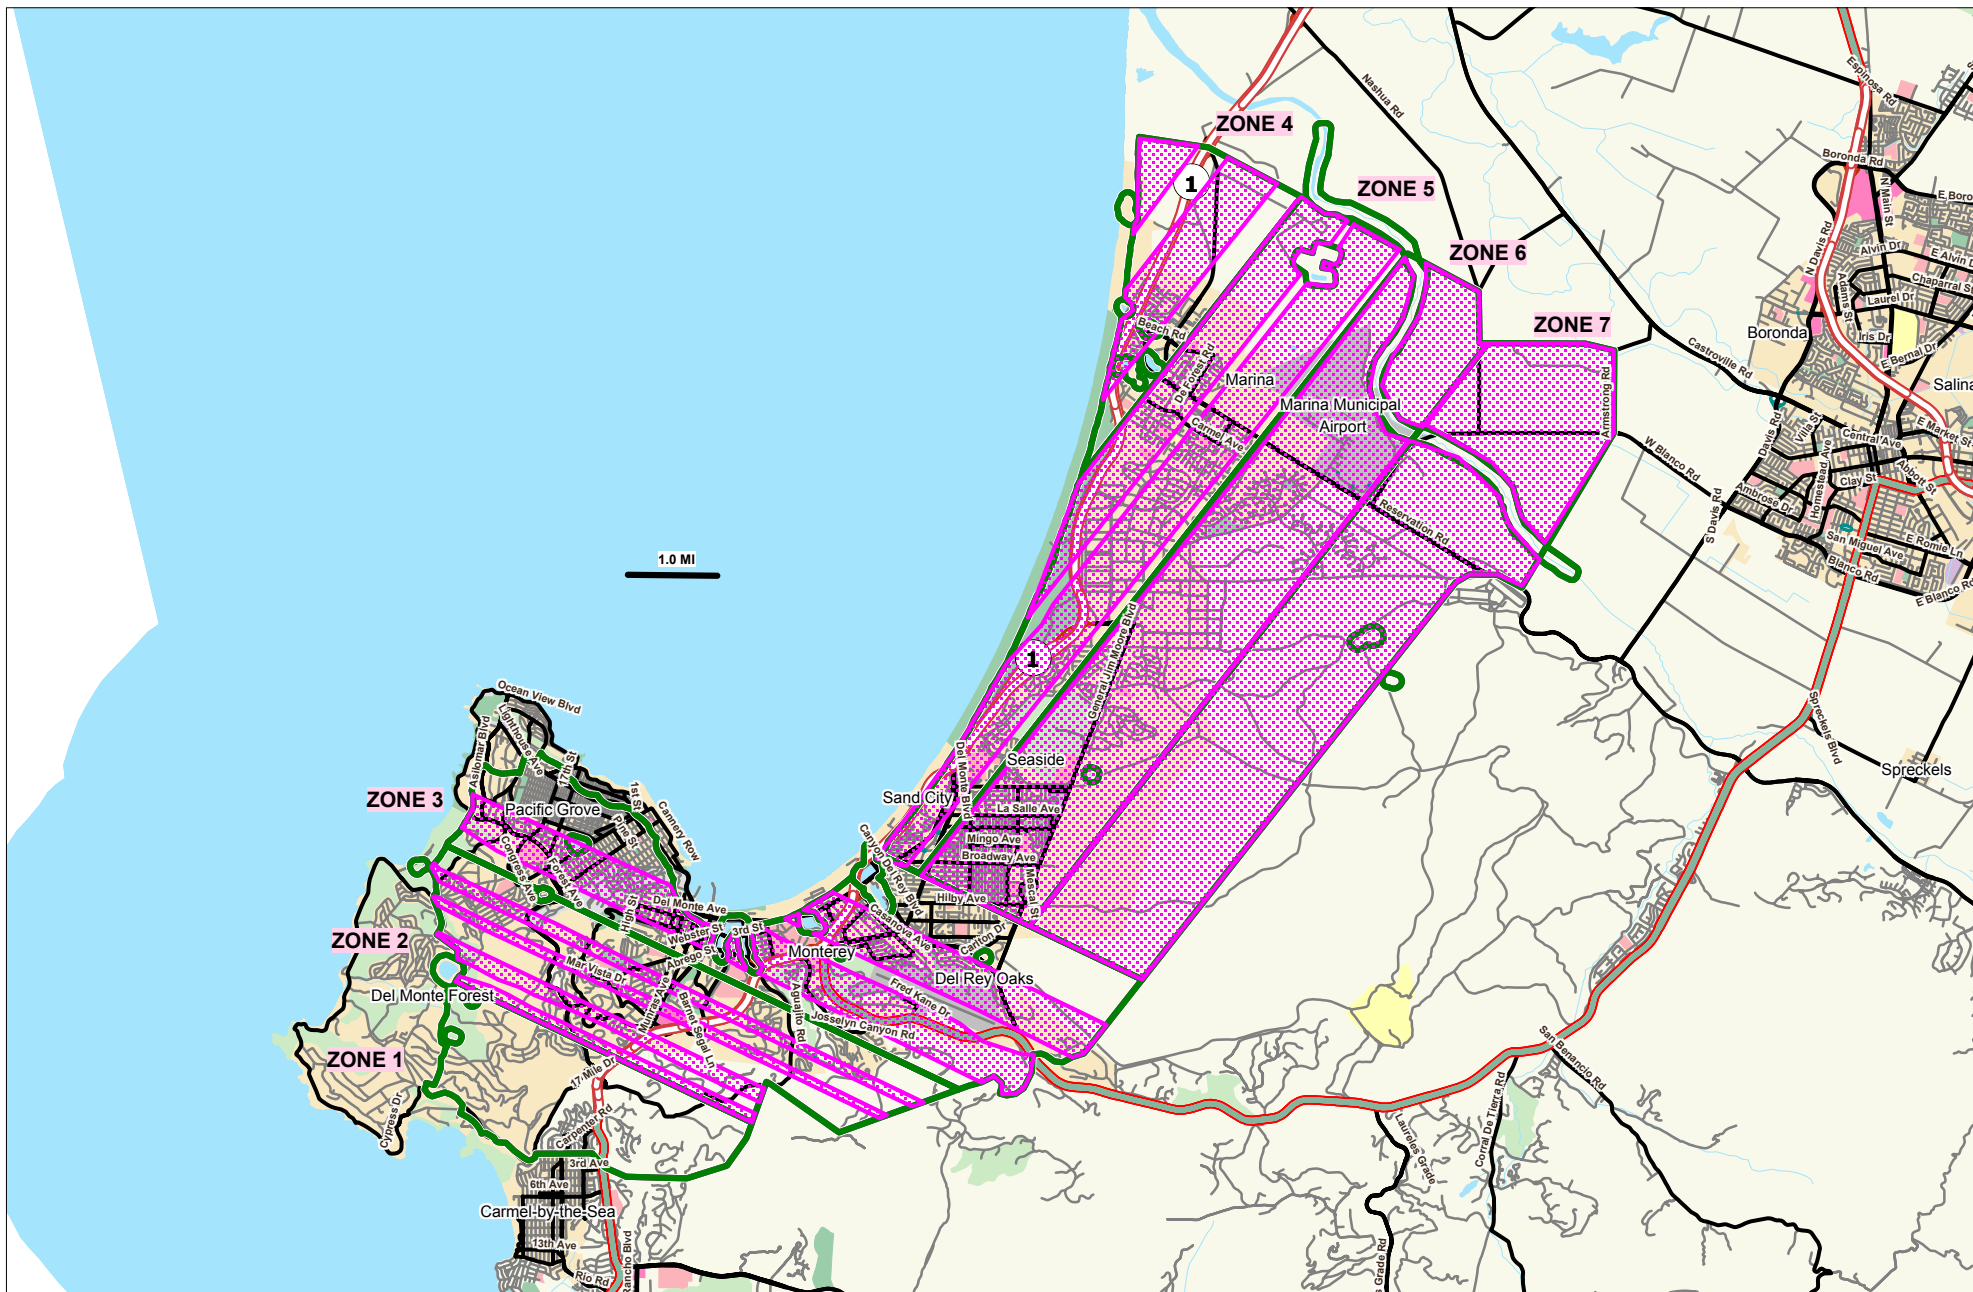

**LIGHT BROWN APPLE MOTH
MONTEREY PENINSULA
2007**

AERIAL ZONE BOUNDARY

FLIGHT CORRIDORS

TREATMENT 10/25/07